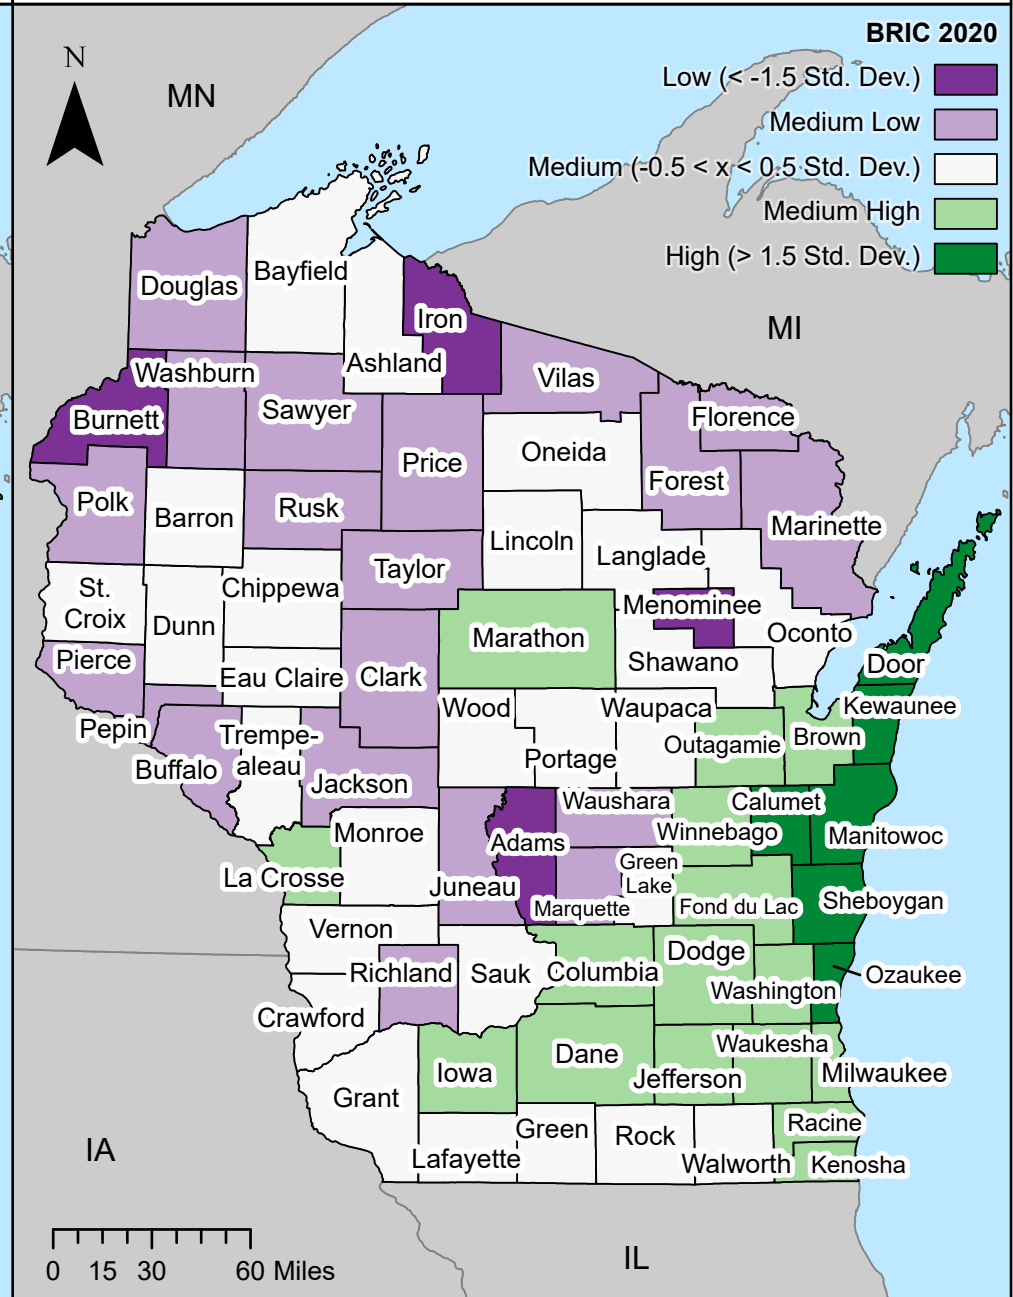

Community Resilience (2020) State of Wisconsin

**Hazards Vulnerability &
Resilience Institute**
UNIVERSITY OF SOUTH CAROLINA

County Comparison within the Nation

Baseline Resilience Indicators for Communities (BRIC) 2020

County Comparison within the State

0 15 30 60 Miles