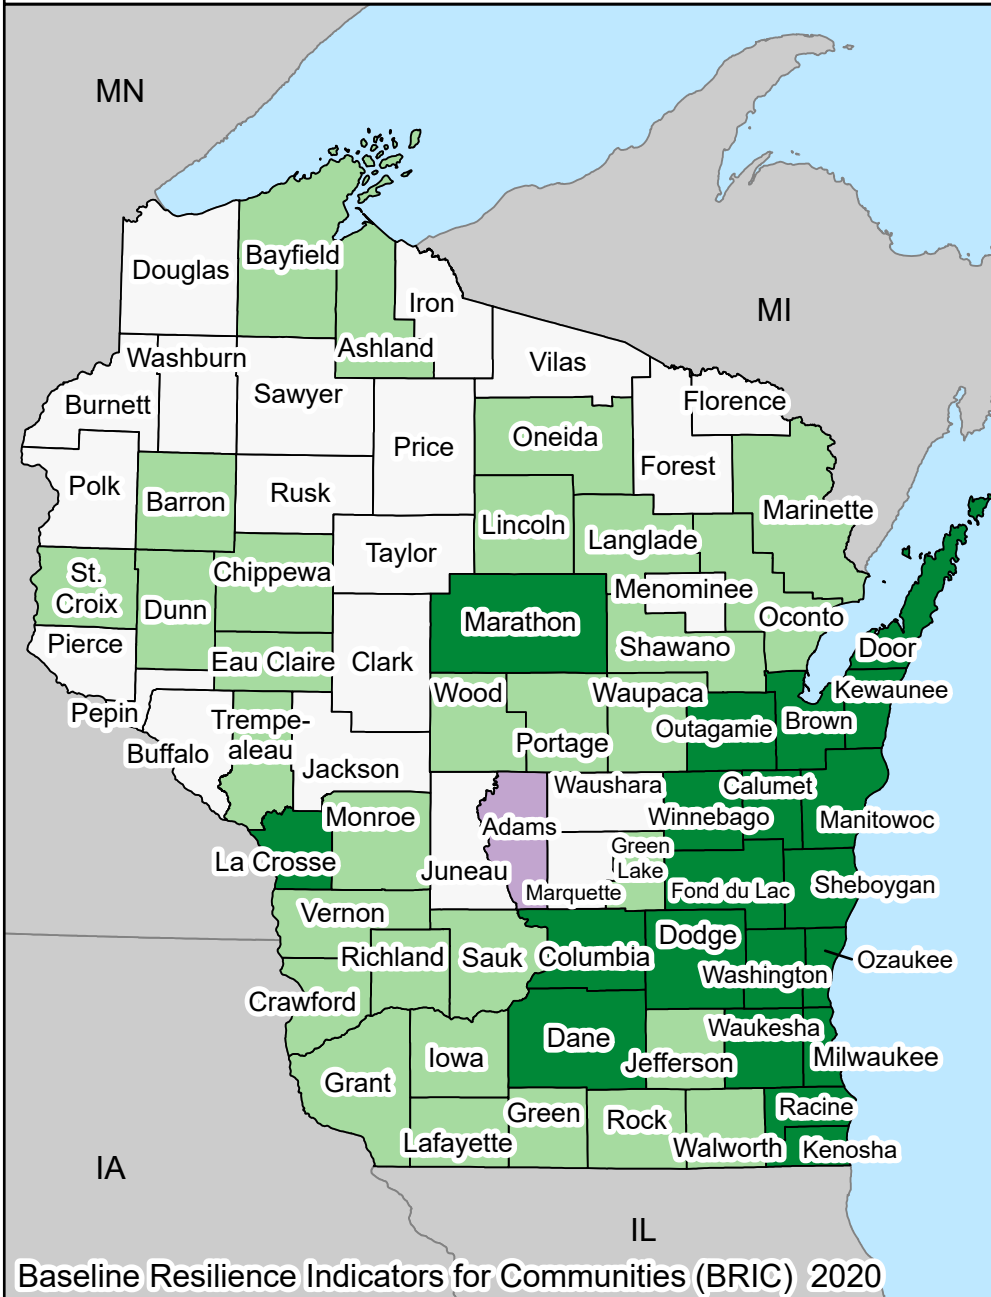

Community Resilience (2020) State of Wisconsin

**Hazards Vulnerability &
Resilience Institute**
UNIVERSITY OF SOUTH CAROLINA

County Comparison within the Nation

Baseline Resilience Indicators for Communities (BRIC) 2020

County Comparison within the State

0 15 30 60 Miles